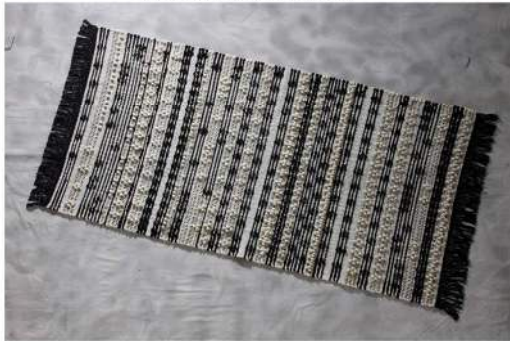

DESIGN : 558
SIZE : 90x150 95 sq feet
MATERIAL : COTTON 15% WOOL 85%