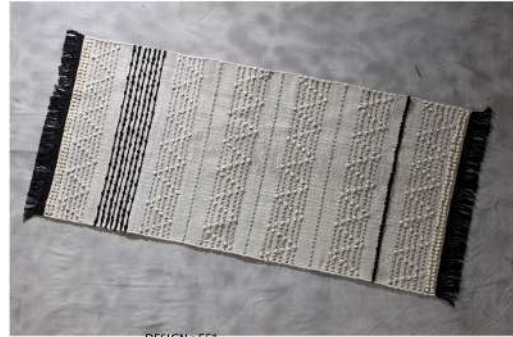

DESIGN : 551
SIZE : 90x150 65 sq feet
MATERIAL : COTTON Chinde